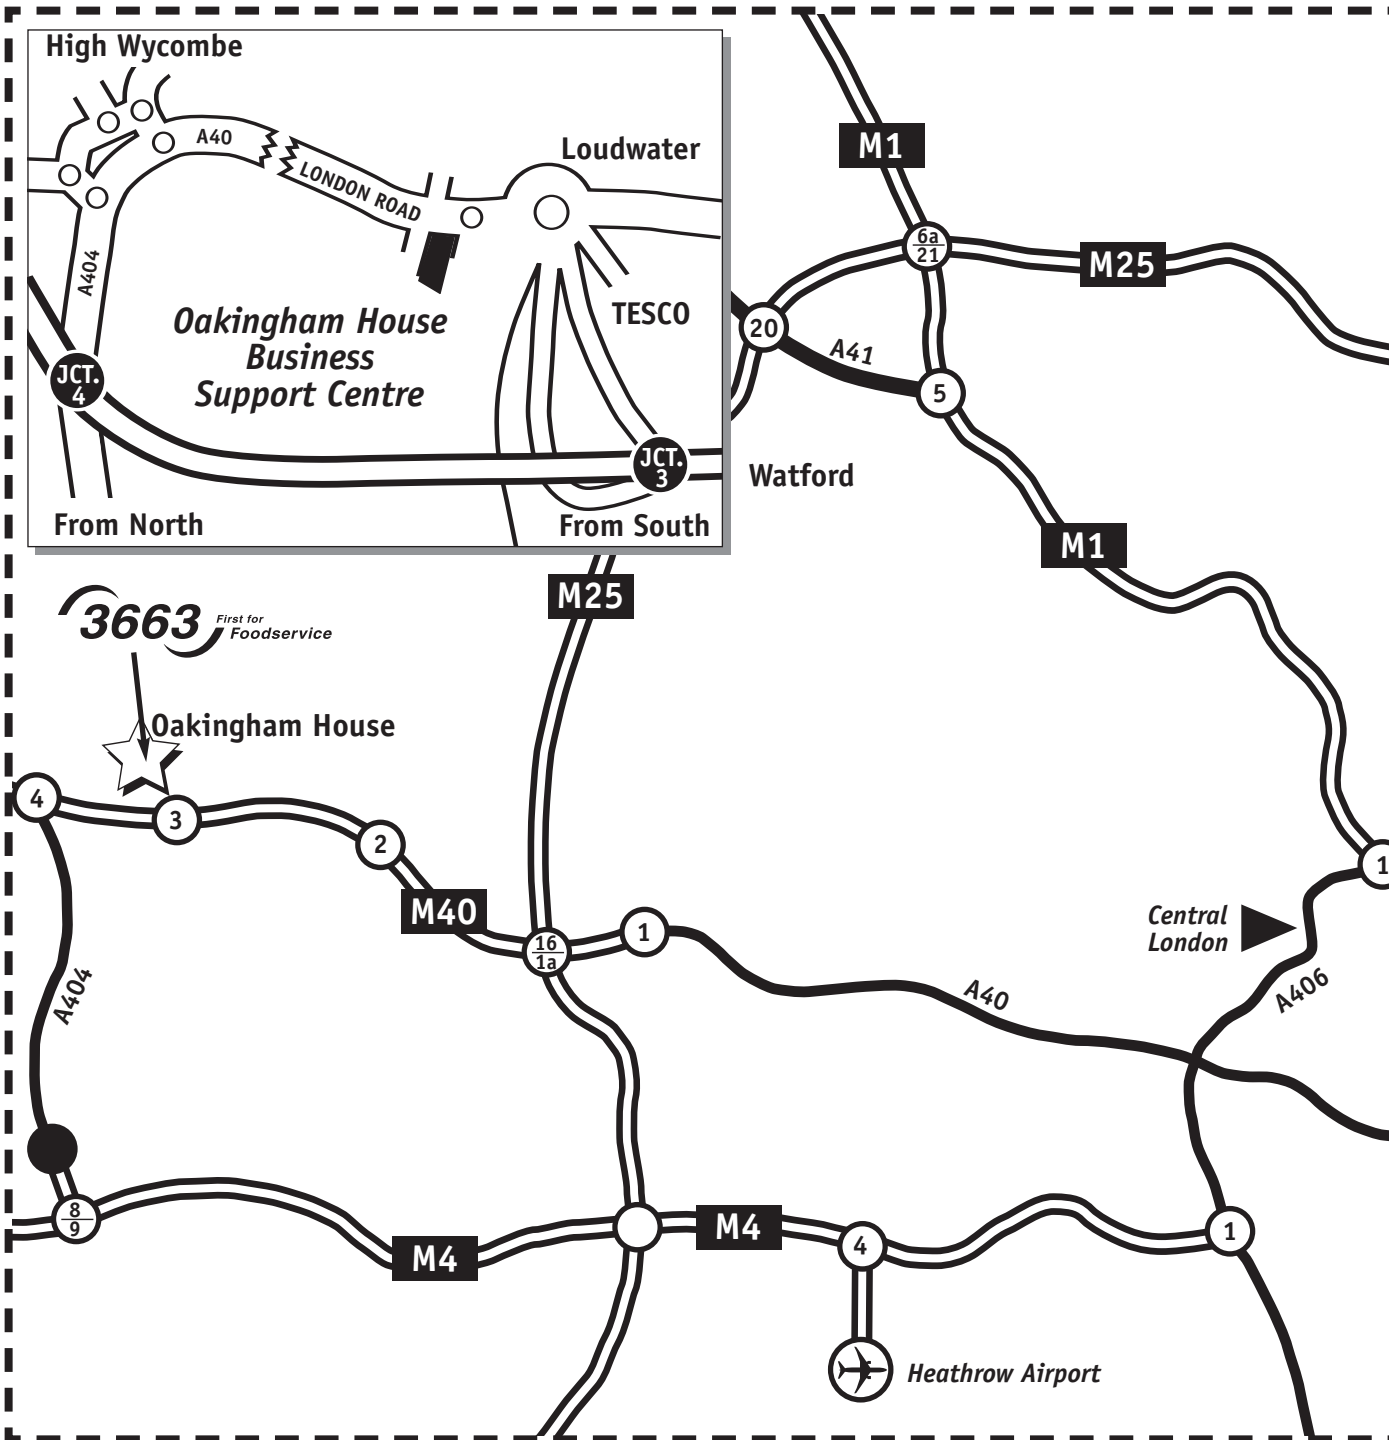

Directions:

From North East, East or South: Take M40 West (junction 16 on M25). Leave M40 at Junction 3 signposted East Wycombe. At roundabout take second exit to Loudwater/High Wycombe. Straight over next mini roundabout. You then come to a set of traffic lights. Turn left into Kingsmead Business Park. Buckingham Court is first building on the right.

From North West: Leave M40 at junction 4 (no exit junction 3) signposted High Wycombe and take 3rd exit from roundabout to High Wycombe (A404). *At next roundabout go straight on down hill. At bottom of hill turn right, at following roundabout bear right again and then carry straight on along London Road (A40), through 4 roundabouts for approximately 2 miles. After passing playing fields on the right hand side you come

to a set of traffic lights, turn right into Kingsmead Business Park.

Buckingham Court is first building on the right.

From West M4: Leave M4 at junction 8/9 signposted Maidenhead.

Take A404(M) to High Wycombe.

At M40 junction (HandyCross) take 5th exit to High Wycombe and then follow signs from *above.